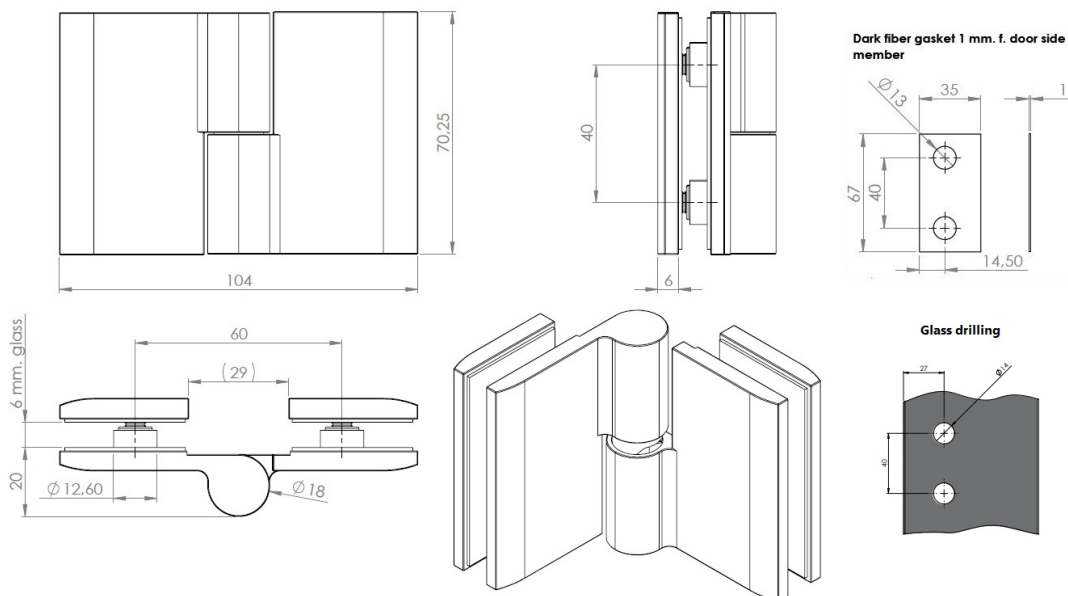

PRODUCT SHEET

Description:

Shower Hinge "Jaro" Up/Down, CPL, 180DG, Right, Glass/Glass, 6-8mm Glass Thickness, $\varnothing 14$ mm Drilling, All Brass Material

Item number:

15.23.120-0

Units	Box	Carton	HS Code	Barcode
Pcs.	1	20	8302100090	
				5704866486026